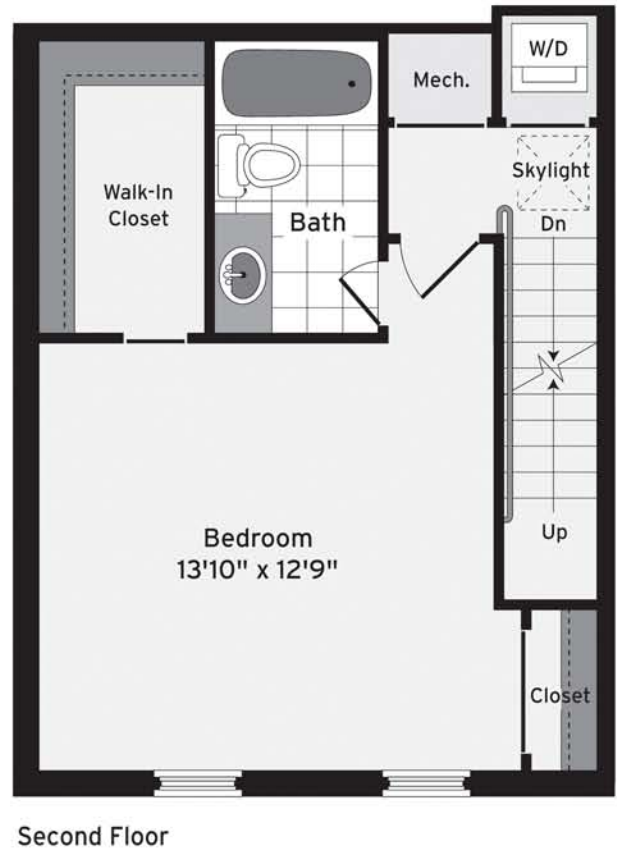

*townhome.* THE JOHNSON, 1 BEDROOM, 1.5 BATHS

\*Bay windows in select homes only.