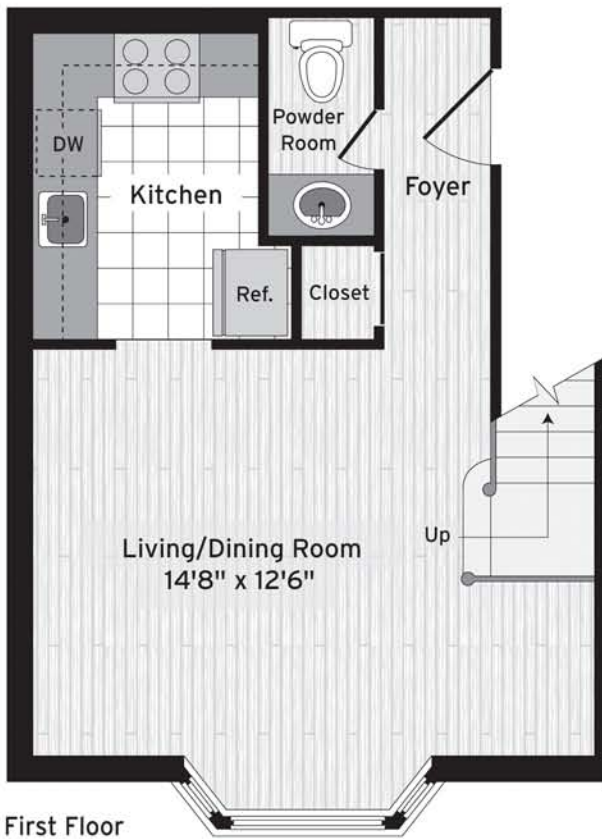

*townhome.* THE JOHNSON, 1 BEDROOM, 1.5 BATHS

\*Bay windows in select homes only.